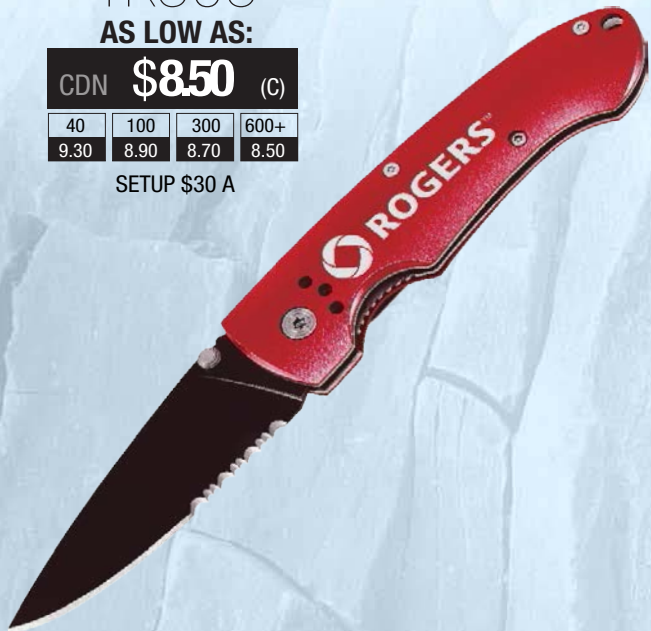

MY TOOLBOX

ON TIME FOR WORK

TK305

AS LOW AS:

CDN	\$8.50 (C)			
40	100	300	600+	
9.30	8.90	8.70	8.50	

SETUP \$30 A

KM401

AS LOW AS: